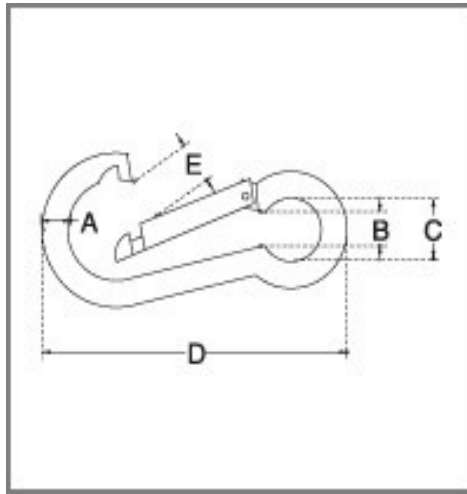

# Zinc Plated Spring Snap Clip

Item#	A	B	C	D	E
FW123	1/4"	1/4"	5/16"	2-3/8"	5/16"

WLL: 140lbs